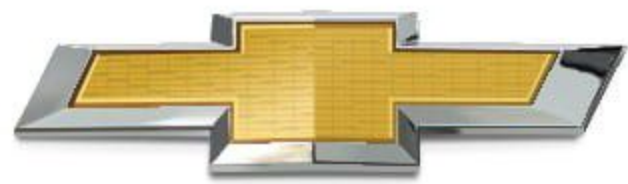

**CHEVROLET**  
FIND **NEW** ROADS™

**DISCOVER THE SMALL SUV  
BUILT FOR THE BIG CITY.**

**CHEVROLET**  
**TRAX**

*The Chevrolet TRAX brings good looks and street smarts together in a vehicle built for active city life. Athletic, contemporary styling helps you make an entrance wherever you go.*