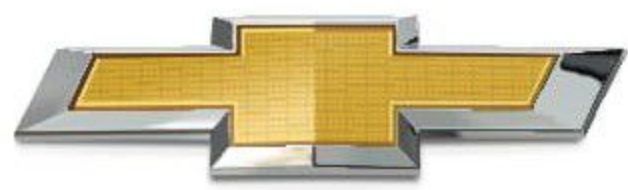

CHEVROLET CRUZE

FIND NEW ROADS™

CHEVROLET

A STEP FORWARD

The bold **Chevrolet Cruze** is designed to help get you as far as your imagination can take you. The Cruze offers active safety features, expressive exterior stylings & first class details. Let the Cruze help you reach your destination with style & with fewer stops along the way.

1.4L TURBO ENGINE

42 MPG HIGHWAY

Model & Specifications Shown May Vary Based On Market.

CHEVROLET
FIND NEW ROADS™

CHEVROLET CRUZE

SPECIFICATION	LT	LTZ
Model	LT	LTZ
MECHANICAL		
Engine Type	1.4L Turbocharged 4 Cylinder, DI, DOHC, VVT (Power:153hp@5600rpm)	
Transmission Type	6 Speed Automatic Transmission	
Transaxle Final Drive	3.14	
Fuel Tank Capacity	51.9 Litres	
Power Steering	✓	✓
SAFETY		
Front & Rear Disc Brakes with ABS	✓	✓
Rear View Camera	✓	✓
Rear Park Assist	✓	✓
3 Point Seatbelts (Front & Rear)	✓	✓
ISOFIX System	✓	✓
Front Driver, Passenger & Side Airbags	✓	✓
Tyre Pressure Monitoring System	✓	✓
Factory Alarm & Immobilizer	✓	✓
INTERIOR		
Infotainment	Chevrolet MyLink 7" Touchscreen, AM/FM, Bluetooth, Smartphone Integration	
6 Speaker Sound System	✓	✓
Front Bucket Seats	✓	✓
60/40 Split Rear Folding Seats	✓	✓
Power Windows Passenger & Rear with Express Down Function	✓	✓
Cruise Control	✓	✓
Leather Trim	N/A	✓
Air Conditioning	Front Electric	Front Automatic
Telescopic Steering Wheel	✓	✓
Leather Wrapped Steering Wheel	N/A	✓
Steering Wheel with Audio, Phone & Cruise Control	✓	✓
Push to Start Ignition	N/A	✓
Keyless Entry (Proximity Sensor)	N/A	✓
EXTERIOR		
Outside Door Handles Matches Vehicles Body Colour	✓	With Chrome Strip
Outside Mirrors Matches Body Colour (Electric Adjustment)	✓	✓
Sunroof	N/A	✓
Halogen Headlamps	✓	Automatic On/Off
Daytime Running Lights	✓	With Separate Cavity
Fog Lamps	✓	✓
17" Aluminium Wheels	✓	✓
Tyre Size	225/45R17	