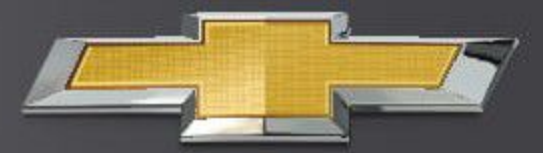

CHEVROLET CRUZE

FIND NEW ROADS™

CHEVROLET

A STEP FORWARD

The bold **Chevrolet Cruze** is designed to help get you as far as your imagination can take you. The Cruze offers active safety features, expressive exterior stylings & first class details. Let the Cruze help you reach your destination with style & with fewer stops along the way.

1.4L TURBO ENGINE

42 MPG HIGHWAY

Model & Specifications Shown May Vary Based On Market.

CHEVROLET
FIND NEW ROADS™

CHEVROLET CRUZE

SPECIFICATION	LT	LTZ
Model	LT	LTZ
MECHANICAL		
Engine Type	1.4L Turbocharged 4 Cylinder, DI, DOHC, VVT (Power:153hp@5600rpm)	
Transmission Type	6 Speed Automatic Transmission	
Transaxle Final Drive	3.14	
Fuel Tank Capacity	51.9 Litres	
Power Steering	✓	✓
SAFETY		
Front & Rear Disc Brakes with ABS	✓	✓
Rear View Camera	✓	✓
Rear Park Assist	✓	✓
3 Point Seatbelts (Front & Rear)	✓	✓
ISOFIX System	✓	✓
Front Driver, Passenger & Side Airbags	✓	✓
Tyre Pressure Monitoring System	✓	✓
Factory Alarm & Immobilizer	✓	✓
INTERIOR		
Infotainment	Chevrolet MyLink 7" Touchscreen, AM/FM, Bluetooth, Smartphone Integration	
6 Speaker Sound System	✓	✓
Front Bucket Seats	✓	✓
60/40 Split Rear Folding Seats	✓	✓
Power Windows Passenger & Rear with Express Down Function	✓	✓
Cruise Control	✓	✓
Leather Trim	N/A	✓
Air Conditioning	Front Electric	Front Automatic
Telescopic Steering Wheel	✓	✓
Leather Wrapped Steering Wheel	N/A	✓
Steering Wheel with Audio, Phone & Cruise Control	✓	✓
Push to Start Ignition	N/A	✓
Keyless Entry (Proximity Sensor)	N/A	✓
EXTERIOR		
Outside Door Handles Matches Vehicles Body Colour	✓	With Chrome Strip
Outside Mirrors Matches Body Colour (Electric Adjustment)	✓	✓
Sunroof	N/A	✓
Halogen Headlamps	✓	Automatic On/Off
Daytime Running Lights	✓	With Separate Cavity
Fog Lamps	✓	✓
17" Aluminium Wheels	✓	✓
Tyre Size	225/45R17	